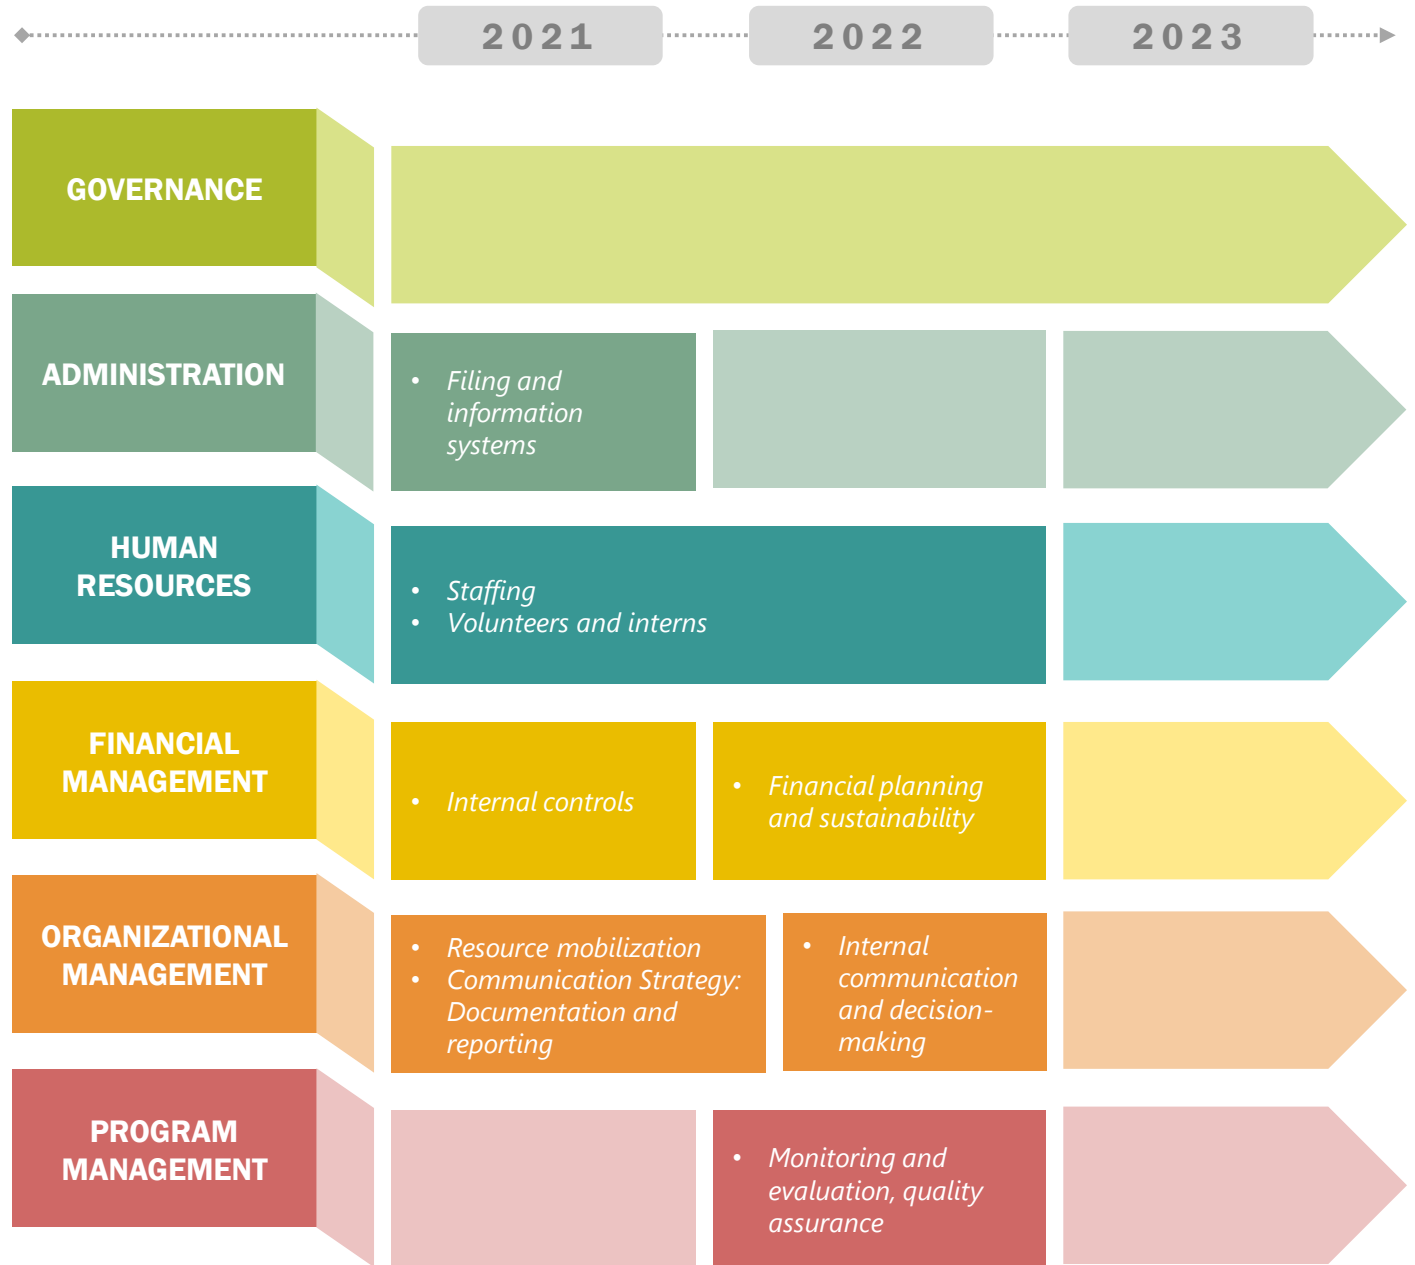

CASEE CAPACITY BUILDING ROADMAP

2021-2023

3 Years Plan

CHINANSI Foundation CAPACITY BUILDING ROADMAP

2021-2023

3 Years Plan

CWCD CAPACITY BUILDING ROADMAP

2021-2023

3 Years Plan

OSSEDI CAPACITY BUILDING ROADMAP

2021-2023

3 Years Plan

PCCR CAPACITY BUILDING ROADMAP

2021-2023

3 Years Plan

RCR CAPACITY BUILDING ROADMAP