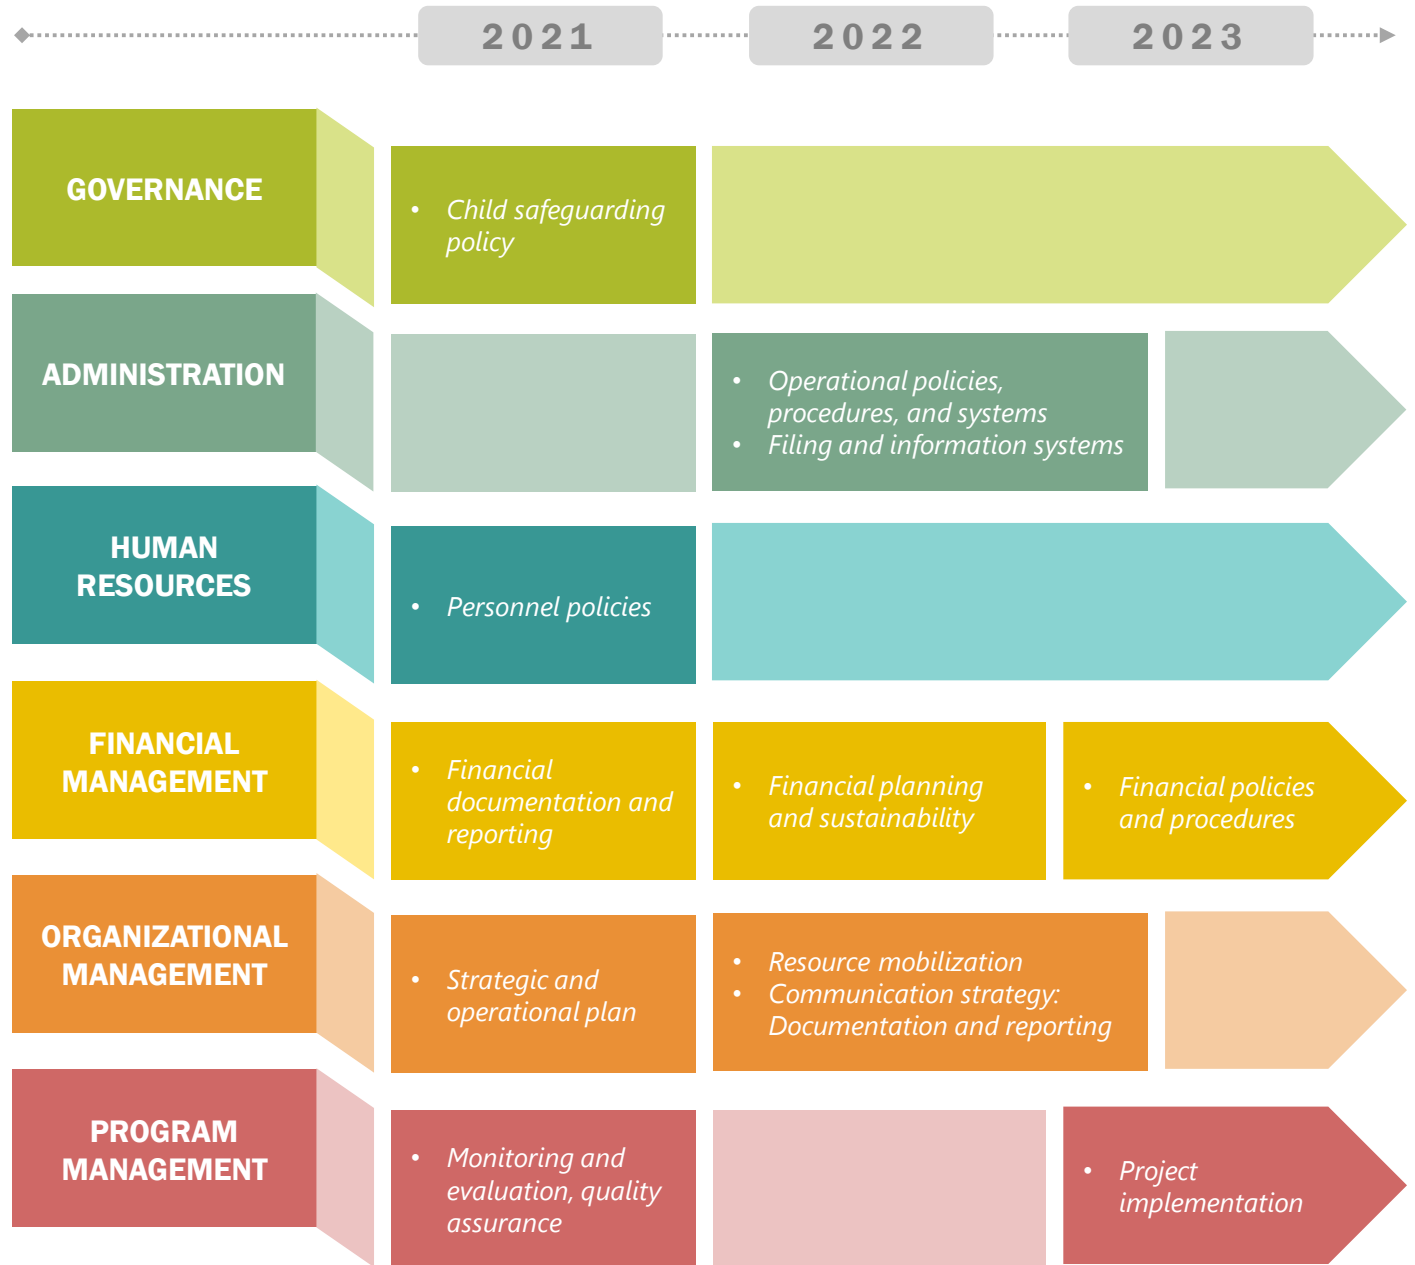

CASEE CAPACITY BUILDING ROADMAP

2021-2023

3 Years Plan

CHINANSI Foundation CAPACITY BUILDING ROADMAP

2021-2023

3 Years Plan

CWCD CAPACITY BUILDING ROADMAP

2021-2023

3 Years Plan

OSSEDI CAPACITY BUILDING ROADMAP

2021-2023

3 Years Plan

PCCR CAPACITY BUILDING ROADMAP

2021-2023

3 Years Plan

RCR CAPACITY BUILDING ROADMAP